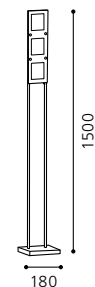

01 85052 - YOLA

Wand- und Deckenleuchte, nickel-matt / Glas satiniert
wall / ceiling lamp, nickel matt, satinated glass
applique / plafonnier, nickel mat, verre satiné

L 450, B 290, H 150

GL-878
Inklusive Leuchtmittel | bulb included | Ampoules comprises

05 85056 - YOLA

Wandleuchte, nickel-matt / Glas satiniert
wall lamp, nickel matt, satinated glass
applique, nickel mat, verre satiné

L 300, H 155, A 80

GL-882
Inklusive Leuchtmittel | bulb included | Ampoules comprises

06 85057 - YOLA

Tischleuchte, nickel-matt / Glas satiniert
table lamp, nickel matt, satinated glass
lampe à poser, nickel mat, verre satiné

H 495; Base: L 155, B 155

GL-891
Inklusive Leuchtmittel | bulb included | Ampoules comprises

07 85058 - YOLA

Stehleuchte, nickel-matt / Glas satiniert
floor lamp, nickel matt, satinated glass
lampadaire, nickel mat, verre satiné

H 1500; Base: L 180, B 160

GL-891
Inklusive Leuchtmittel | bulb included | Ampoules comprises