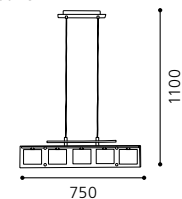

GL-880
Inklusive Leuchtmittel | bulb included | Ampoules comprises

04 85055 - YOLA

Hängeleuchte, nickel-matt / Glas satiniert
pendant lamp, nickel matt, satinated glass
lampe suspension, nickel mat, verre satiné

L 1050, B 70, H 1100