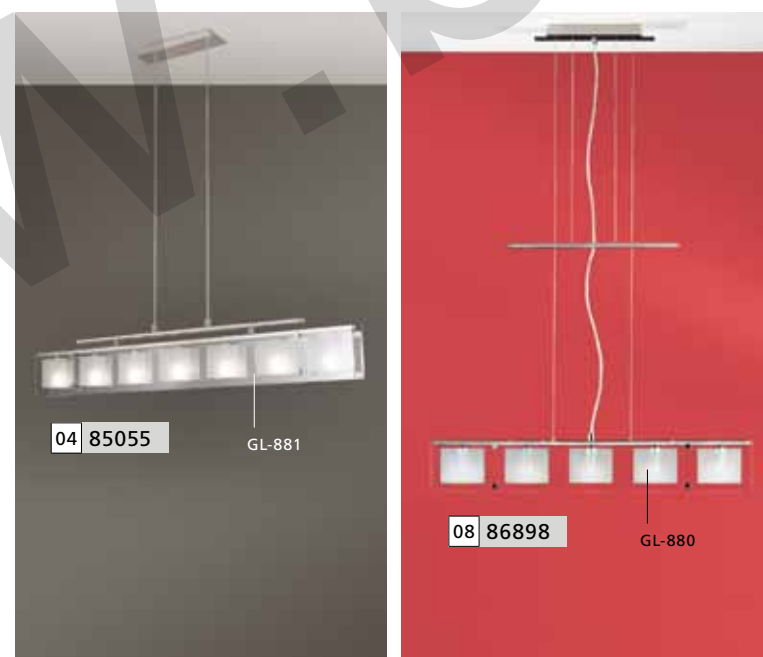

01 85052 - YOLA

Wand- und Deckenleuchte, nickel-matt / Glas satiniert
wall / ceiling lamp, nickel matt, satinated glass
applique / plafonnier, nickel mat, verre satiné

L 450, B 290, H 150

GL-878
Inklusive Leuchtmittel | bulb included | Ampoules comprises

06 85057 - YOLA

Tischleuchte, nickel-matt / Glas satiniert
table lamp, nickel matt, satinated glass
lampe à poser, nickel mat, verre satiné

H 495; Base: L 155, B 155

GL-891
Inklusive Leuchtmittel | bulb included | Ampoules comprises

07 85058 - YOLA

Stehleuchte, nickel-matt / Glas satiniert
floor lamp, nickel matt, satinated glass
lampadaire, nickel mat, verre satiné

H 1500; Base: L 180, B 160

GL-891
Inklusive Leuchtmittel | bulb included | Ampoules comprises

08 86898 - YOLA

Hängeleuchte, nickel-matt / Glas satiniert
pendant lamp, nickel matt, satinated glass
lampe suspension, nickel mat, verre satiné

L 750, B 70, H 1100

GL-880
Inklusive Leuchtmittel | bulb included | Ampoules comprises