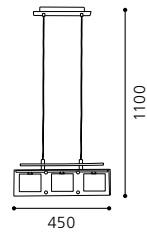

01 85052 - YOLA

Wand- und Deckenleuchte, nickel-matt / Glas satiniert
wall / ceiling lamp, nickel matt, satinated glass
applique / plafonnier, nickel mat, verre satiné

L 450, B 290, H 150

GL-878
Inklusive Leuchtmittel | bulb included | Ampoules comprises

02 85053 - YOLA

Hängeleuchte, nickel-matt / Glas satiniert
pendant lamp, nickel matt, satinated glass
lampe suspension, nickel mat, verre satiné

L 450, B 70, H 1100

GL-879
Inklusive Leuchtmittel | bulb included | Ampoules comprises