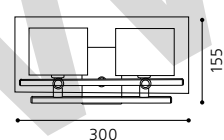

01 85052 - YOLA

Wand- und Deckenleuchte, nickel-matt / Glas satiniert
wall / ceiling lamp, nickel matt, satinated glass
applique / plafonnier, nickel mat, verre satiné

L 450, B 290, H 150

GL-878
Inklusive Leuchtmittel | bulb included | Ampoules comprises

02 85053 - YOLA

Hängeleuchte, nickel-matt / Glas satiniert
pendant lamp, nickel matt, satinated glass
lampe suspension, nickel mat, verre satiné

L 450, B 70, H 1100

GL-879
Inklusive Leuchtmittel | bulb included | Ampoules comprises

03 85054 - YOLA

Hängeleuchte, nickel-matt / Glas satiniert
pendant lamp, nickel matt, satinated glass
lampe suspension, nickel mat, verre satiné

L 750, B 70, H 1100

GL-880
Inklusive Leuchtmittel | bulb included | Ampoules comprises

04 85055 - YOLA

Hängeleuchte, nickel-matt / Glas satiniert
pendant lamp, nickel matt, satinated glass
lampe suspension, nickel mat, verre satiné

L 1050, B 70, H 1100

GL-881
Inklusive Leuchtmittel | bulb included | Ampoules comprises

05 85056 - YOLA

Wandleuchte, nickel-matt / Glas satiniert
wall lamp, nickel matt, satinated glass
applique, nickel mat, verre satiné

L 300, H 155, A 80

GL-882
Inklusive Leuchtmittel | bulb included | Ampoules comprises

06 85057 - YOLA

Tischleuchte, nickel-matt / Glas satiniert
table lamp, nickel matt, satinated glass
lampe à poser, nickel mat, verre satiné

H 495; Base: L 155, B 155

GL-891
Inklusive Leuchtmittel | bulb included | Ampoules comprises

07 85058 - YOLA

Stehleuchte, nickel-matt / Glas satiniert
floor lamp, nickel matt, satinated glass
lampadaire, nickel mat, verre satiné

H 1500; Base: L 180, B 160

GL-891
Inklusive Leuchtmittel | bulb included | Ampoules comprises

08 86898 - YOLA

Hängeleuchte, nickel-matt / Glas satiniert
pendant lamp, nickel matt, satinated glass
lampe suspension, nickel mat, verre satiné