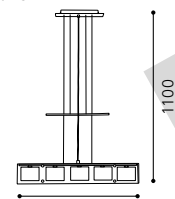

GL-880
Inklusive Leuchtmittel | bulb included | Ampoules comprises