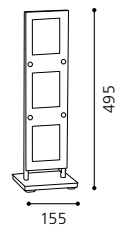

06 85057 - YOLA

Tischleuchte, nickel-matt / Glas satiniert
table lamp, nickel matt, satinated glass
lampe à poser, nickel mat, verre satiné

H 495; Base: L 155, B 155

GL-891
Inklusive Leuchtmittel | bulb included | Ampoules comprises

07 85058 - YOLA

Stehleuchte, nickel-matt / Glas satiniert
floor lamp, nickel matt, satinated glass
lampadaire, nickel mat, verre satiné

H 1500; Base: L 180, B 160