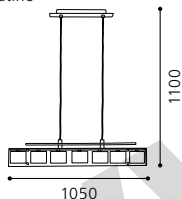

GL-881
Inklusive Leuchtmittel | bulb included | Ampoules comprises

05 85056 - YOLA

Wandleuchte, nickel-matt / Glas satiniert
wall lamp, nickel matt, satinated glass
applique, nickel mat, verre satiné

L 300, H 155, A 80